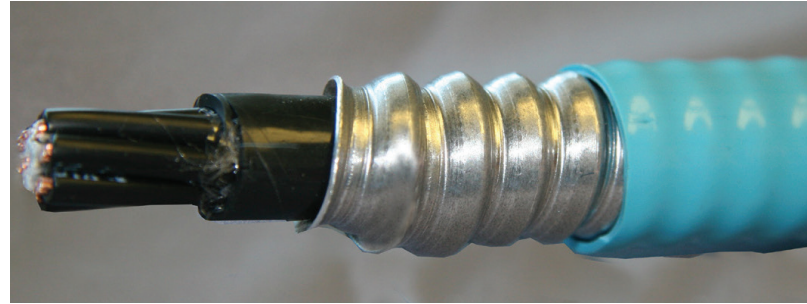

SOLUTIONS

TECHNICAL ARTICLE

Understanding Intrinsically Safe

BY BRUNO NEKICH

There is frequent confusion surrounding the definition of intrinsically safe when it comes to electrical wire and cable.

An intrinsically safe circuit is an end-to-end system that encompasses all its components to be verified as intrinsically safe.

Equipment such as panels and housings must have tags that identify the product as IS (intrinsically safe).

Cables used for an intrinsically safe circuit must be specifically identified and segregated from other non-intrinsically safe circuits. The common method of identifying IS cables is to use a light blue cable jacket. Although CSA standards have no specific requirement for the labeling of intrinsically safe cables, ShawFlex can add a custom marking at the request of the customer.

The length and electrical properties of the intrinsically safe cable must be such that the maximum permitted values of circuit inductance and capacitance are not exceeded; this value needs to be calculated for the entire intrinsically safe circuit (as per appendix F of the Canadian Electrical Code Part I).

Within the intrinsically safe electrical system, all cables need to be suitable for use in Class I, Zone 0 hazardous locations.

As a manufacturer of instrumentation and control cable ShawFlex builds and tests our cables to exceed the requirements of CSA Part II C22.2 series standards and is therefore qualified to manufacture intrinsically safe cables.