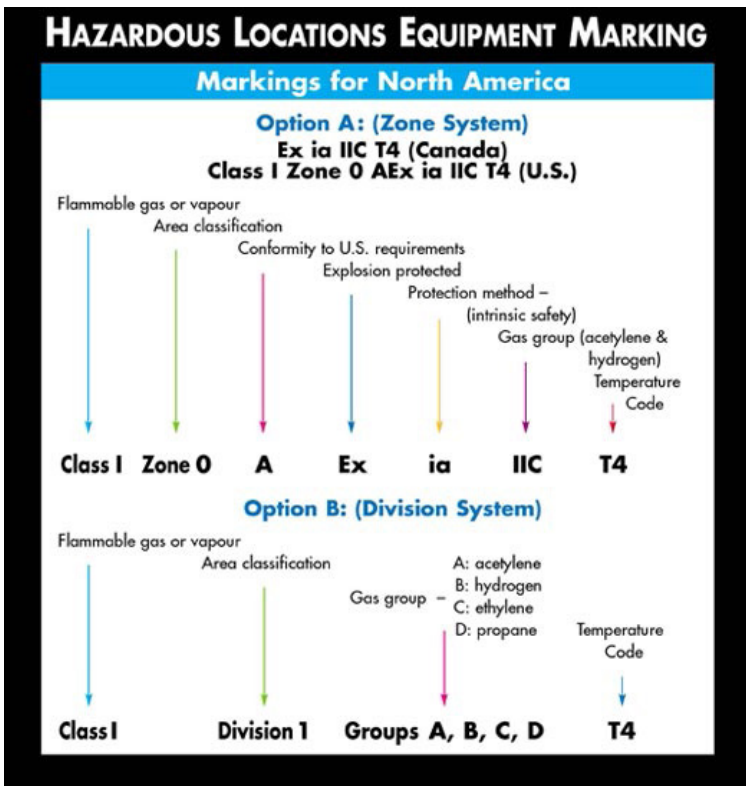

Head Office
ShawFlex
A division of ShawCor Ltd.
25 Bethridge Rd.
Toronto, Ontario
Canada M9W 1M7, Canada
Tel: +1 416 743 7111

shawflex.com

Please note: Although the content used for this brochure has been produced and processed from sources believed to be reliable, no warranty, expressed or implied, is made regarding accuracy, adequacy, completeness, legality, reliability or usefulness of any information

V.2

SHAWFLEX
A SHAWCOR COMPANY